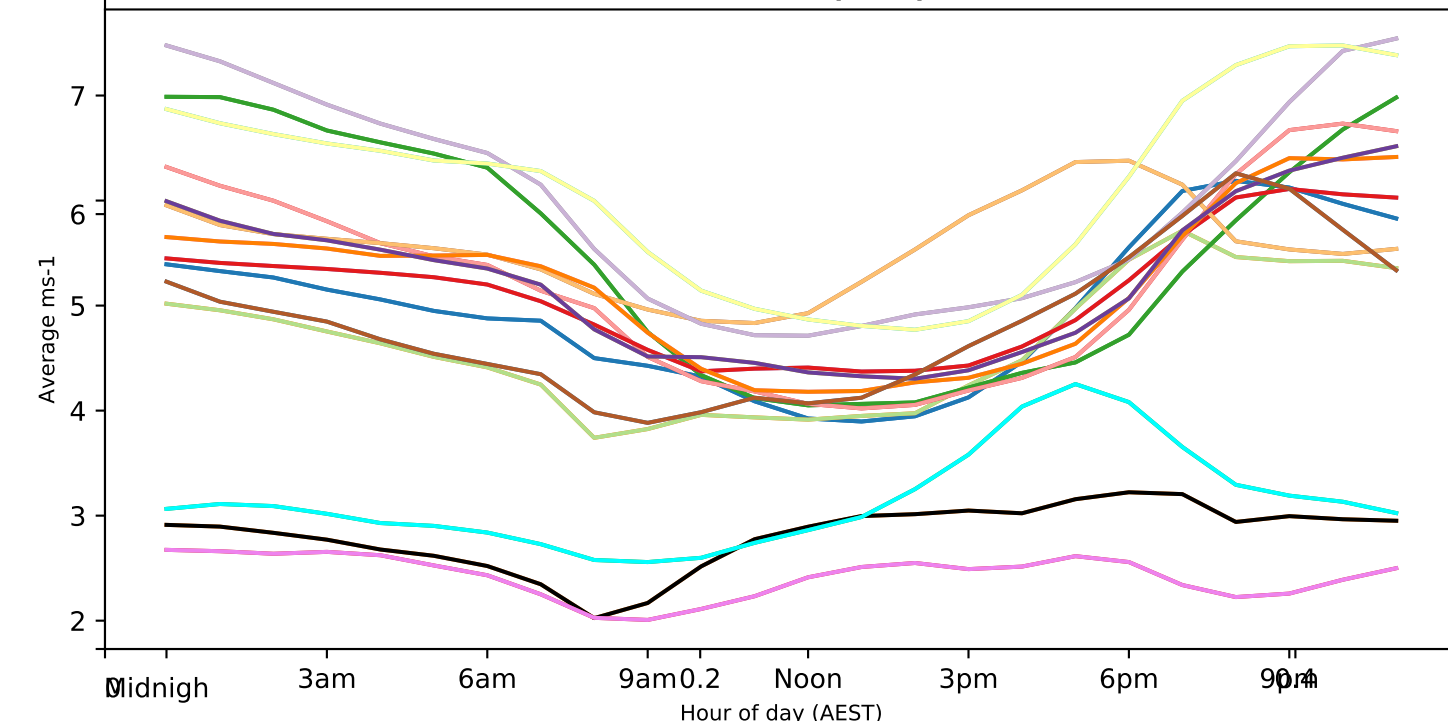

Pattern 1 (08)%

Diurnal average over all time

Pattern 2 (14)%

Pattern 3 (17)%

Pattern 4 (20)%

Pattern 5 (17)%

Pattern 6 (21)%

- Central NSW Tableland
- Southern NSW Tableland
- Murray River
- Western Victoria
- Moyne
- Gippsland
- South-East SA
- Riverland
- Mid-North SA
- Yorke Peninsula
- Northern SA
- Tumut
- Cooma-Monaro
- Ovens Murray

Hour of day (AEST)

Hour of day (AEST)