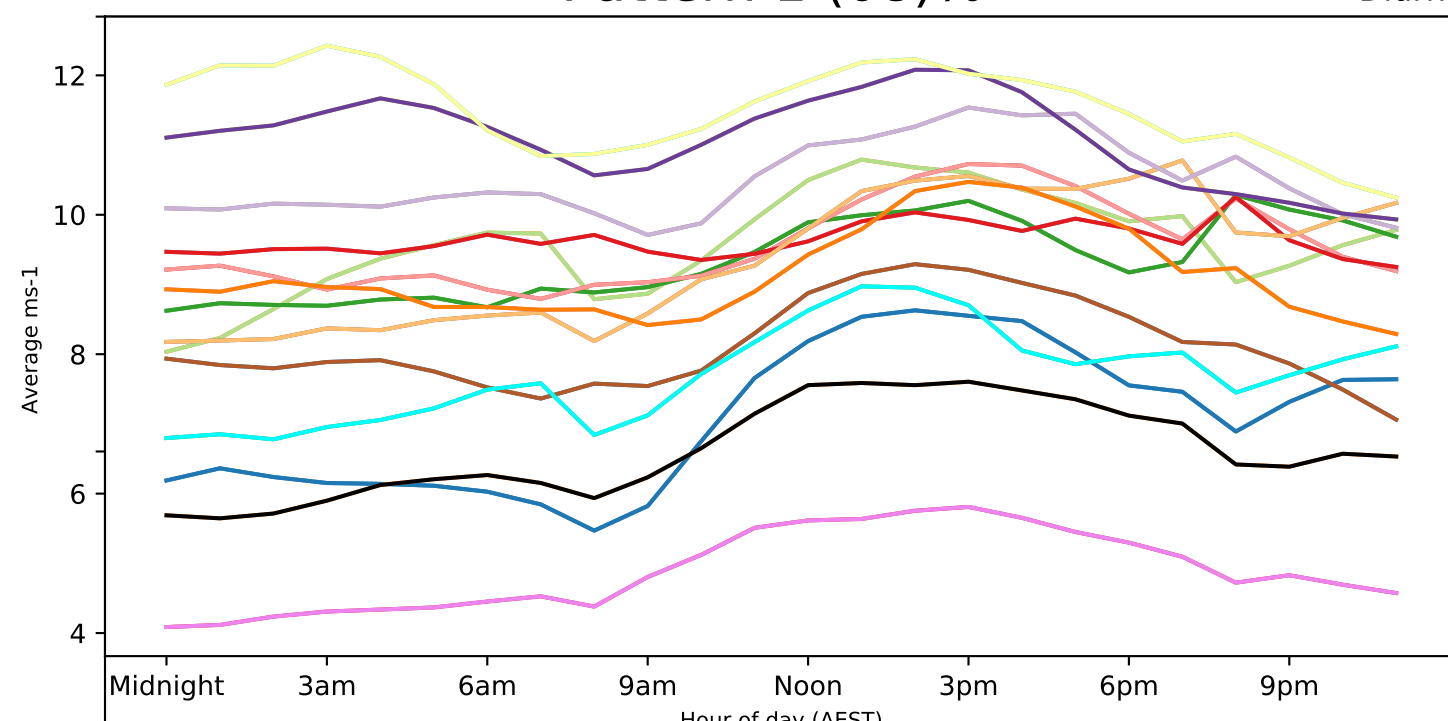

Pattern 1 (08)%

Diurnal average over all time

Pattern 2 (14)%

Pattern 3 (17)%

Pattern 4 (20)%

Pattern 5 (17)%

Pattern 6 (21)%

- Central NSW Tableland
- Southern NSW Tableland
- Murray River
- Western Victoria
- Moyne
- Gippsland
- South-East SA
- Riverland
- Mid-North SA
- Yorke Peninsula
- Northern SA
- Tumut
- Cooma-Monaro
- Ovens Murray

Hour of day (AEST)

Hour of day (AEST)