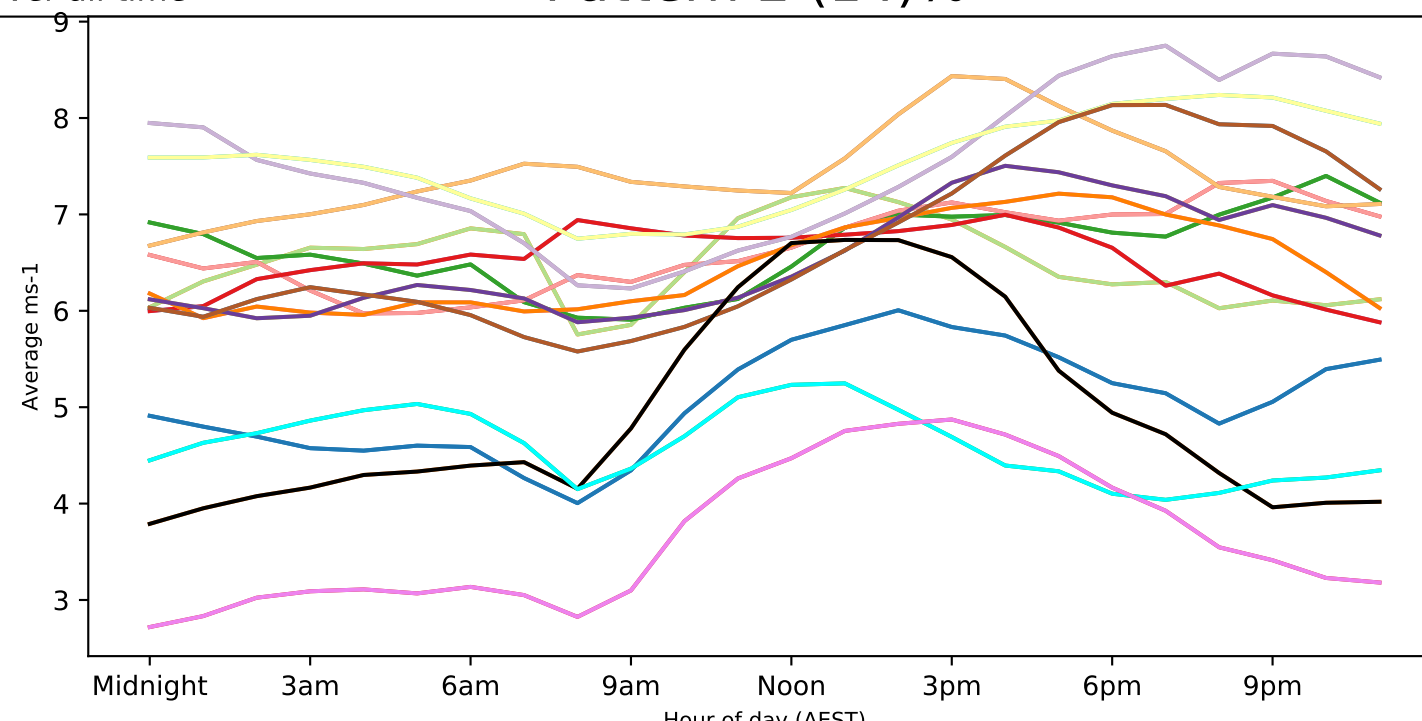

Pattern 1 (08)%

Diurnal average over all time

Pattern 2 (14)%

Pattern 3 (17)%

Pattern 4 (20)%

Pattern 5 (17)%

Pattern 6 (21)%

- Central NSW Tableland
- Southern NSW Tableland
- Murray River
- Western Victoria
- Moyne
- Gippsland
- South-East SA
- Riverland
- Mid-North SA
- Yorke Peninsula
- Northern SA
- Tumut
- Cooma-Monaro
- Ovens Murray

Hour of day (AEST)

Hour of day (AEST)