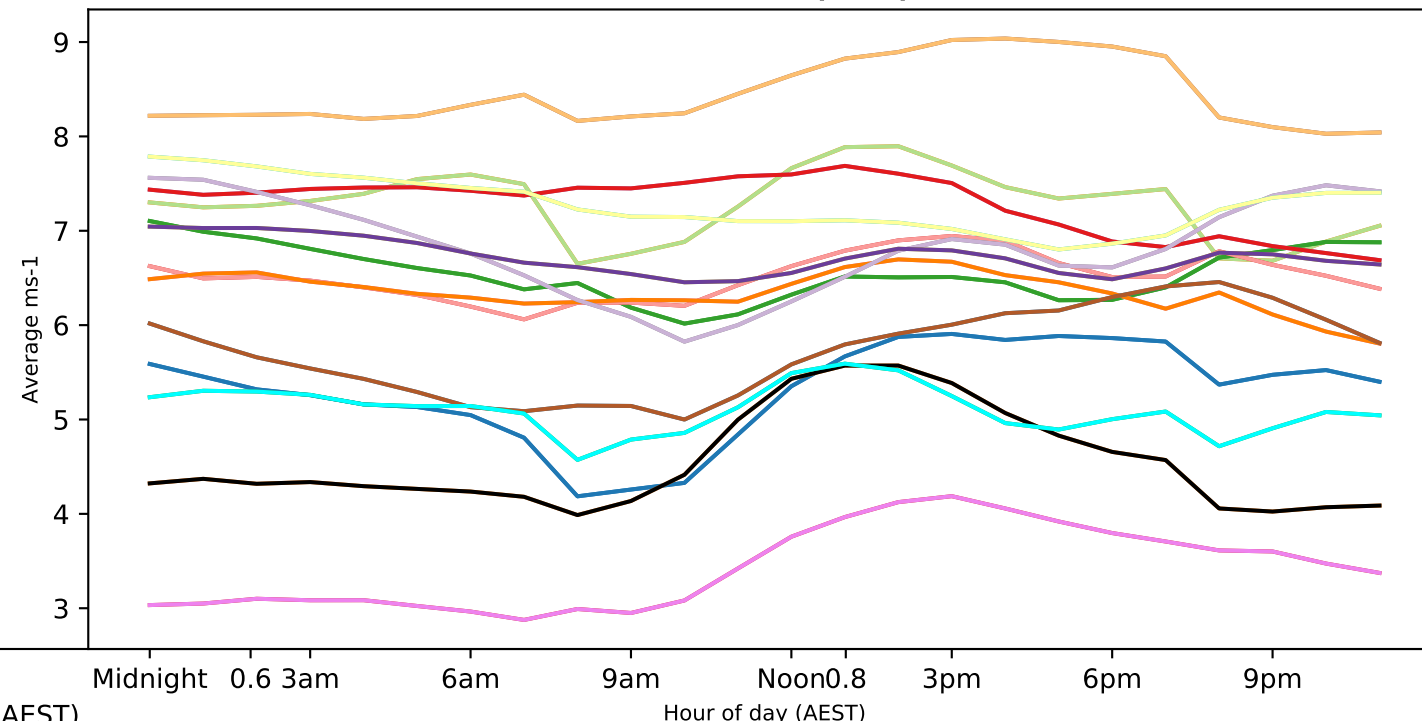

Pattern 1 (08)%

Diurnal average over all time

Pattern 2 (14)%

Pattern 3 (17)%

Pattern 4 (20)%

Pattern 5 (17)%

Pattern 6 (21)%

- Central NSW Tableland
- Southern NSW Tableland
- Murray River
- Western Victoria
- Moyne
- Gippsland
- South-East SA
- Riverland
- Mid-North SA
- Yorke Peninsula
- Northern SA
- Tumut
- Cooma-Monaro
- Ovens Murray

Hour of day (AEST)

Hour of day (AEST)