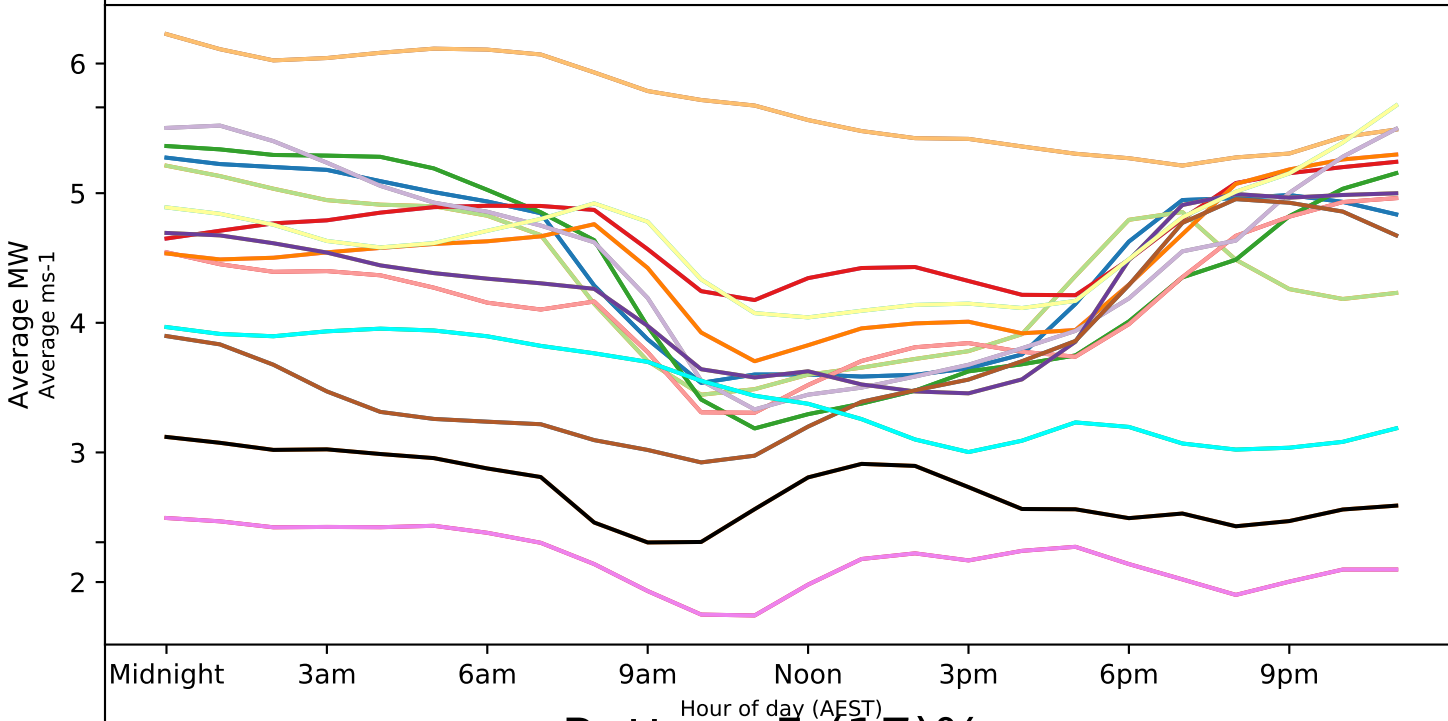

Pattern 1 (08)%

Diurnal average over all time

Pattern 2 (14)%

Pattern 3 (17)%

Pattern 4 (20)%

Pattern 5 (17)%

Pattern 6 (21)%

- Central NSW Tableland
- Southern NSW Tableland
- Murray River
- Western Victoria
- Moyne
- Gippsland
- South-East SA
- Riverland
- Mid-North SA
- Yorke Peninsula
- Northern SA
- Tumut
- Cooma-Monaro
- Ovens Murray

Hour of day (AEST)

Hour of day (AEST)