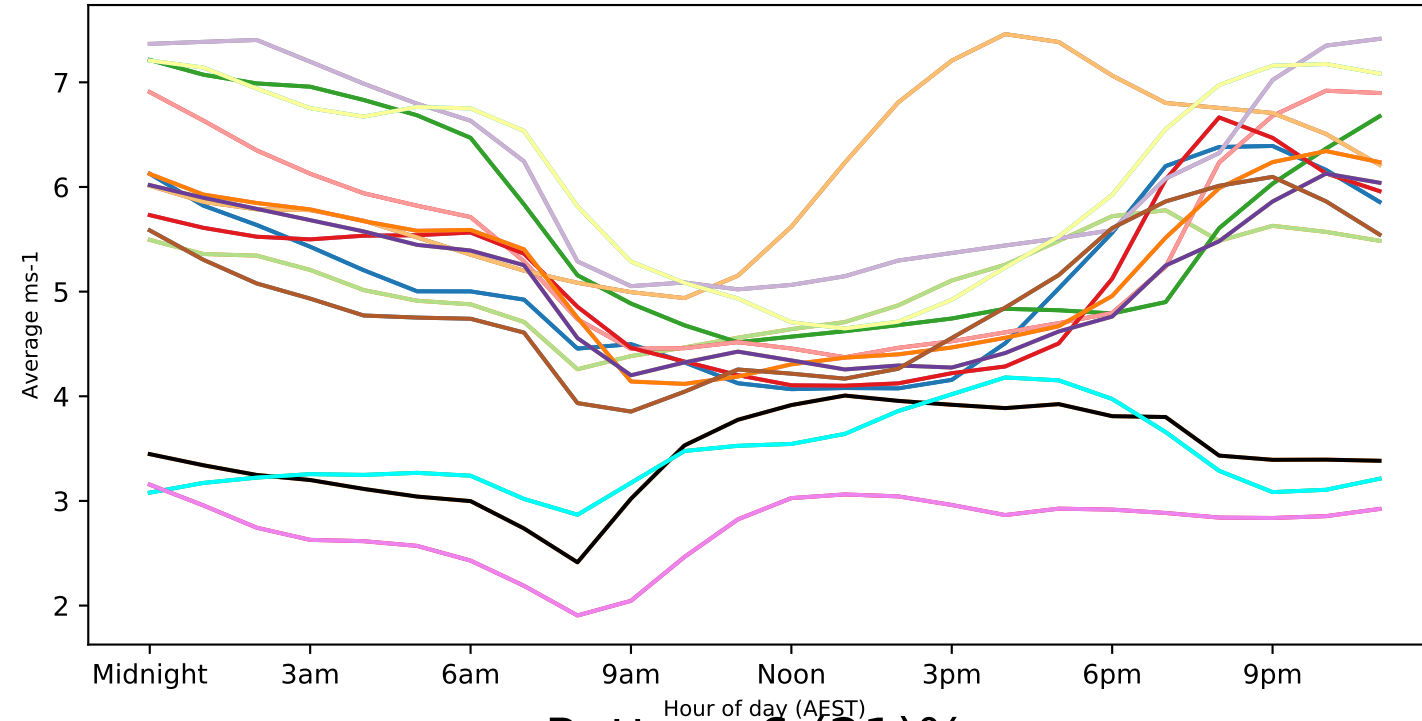

Pattern 1 (08)%

Diurnal average over all time

Pattern 2 (14)%

Pattern 3 (17)%

Pattern 4 (20)%

Pattern 5 (17)%

Pattern 6 (21)%

- Central NSW Tableland
- Southern NSW Tableland
- Murray River
- Western Victoria
- Moyne
- Gippsland
- South-East SA
- Riverland
- Mid-North SA
- Yorke Peninsula
- Northern SA
- Tumut
- Cooma-Monaro
- Ovens Murray

Hour of day (AEST)

Hour of day (AEST)